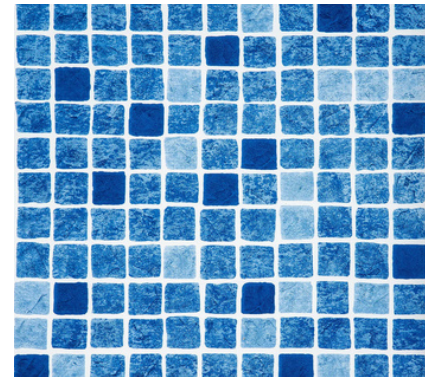

# PATTERNS

CLASSIC MARBLE

PERSIA GREY

PERSIA SAND

FINE LAPIS

PERSIA GREY- BLACK

PERSIA BLUE

MOSAIC TILE

# COLOURS

WHITE

ADRIATIC  
BLUE

LIGHT BLUE

SAND

GREEN

GREY

3D TEXTURED

BLACK  
SLATE

GRANITE  
GREY

GRANITE  
SAND

GRANITE  
BLUE

# TILE BANDS

BYZANCE

MOSAIC TILE

PERSIA BLUE

PERSIA BLACK

PERSIA SAND

PERSIA GREY

Please Note:  
Not all liner patterns and colours are accurately  
displayed in this leaflet.  
Please ask to see a sample of any colours and  
patterns you may be interested in.