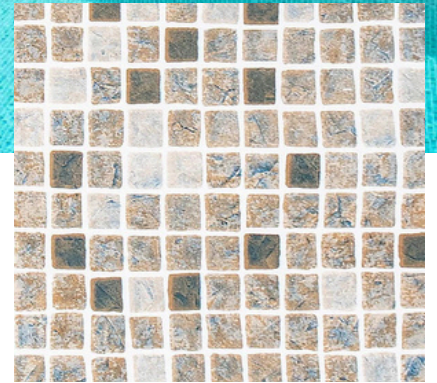

# PATTERNS

CLASSIC MARBLE

PERSIA GREY

PERSIA SAND

FINE LAPIS

PERSIA GREY- BLACK

PERSIA BLUE

MOSAIC TILE

# PATTERNS

SAN REMO

ELBA

BYZANCE

GEMSTONE LIGHT  
BLUE

AMALFI

DIFFUSION

# COLOURS

WHITE

ADRIATIC  
BLUE

LIGHT BLUE

SAND

GREEN

GREY

3D TEXTURED

BLACK  
SLATE

GRANITE  
GREY

GRANITE  
SAND

GRANITE  
BLUE