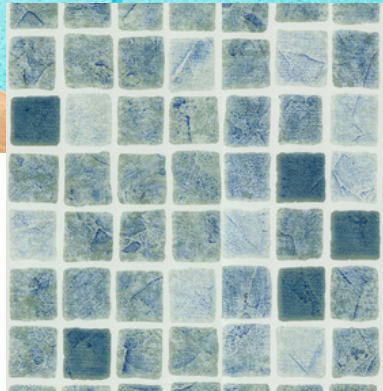

# PATTERNS

CLASSIC MARBLE

PERSIA GREY

PERSIA SAND

FINE LAPIS

PERSIA GREY- BLACK

PERSIA BLUE

MOSAIC TILE

# COLOURS

WHITE

ADRIATIC  
BLUE

LIGHT BLUE

SAND

GREEN

GREY

3D TEXTURED

BLACK  
SLATE

GRANITE  
GREY

GRANITE  
SAND

GRANITE  
BLUE

# TILE BANDS

BYZANCE

MOSAIC TILE

PERSIA BLUE

PERSIA BLACK

PERSIA SAND

PERSIA GREY

Please Note:  
Not all liner patterns and colours are accurately  
displayed in this leaflet.  
Please ask to see a sample of any colours and  
patterns you may be interested in.