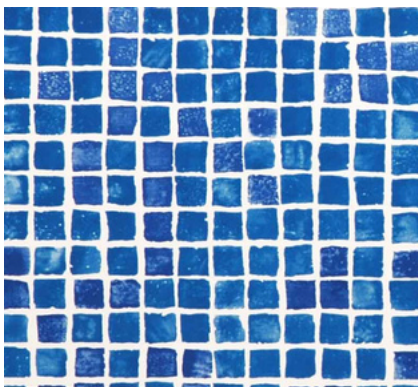

# PATTERNS

CLASSIC MARBLE

PERSIA GREY

PERSIA SAND

FINE LAPIS

PERSIA GREY- BLACK

PERSIA BLUE

MOSAIC TILE

# COLOURS

WHITE

ADRIATIC  
BLUE

LIGHT BLUE

SAND

GREEN

GREY

3D TEXTURED

BLACK  
SLATE

GRANITE  
GREY

GRANITE  
SAND

GRANITE  
BLUE

# TILE BANDS

BYZANCE

MOSAIC TILE

PERSIA BLUE

PERSIA BLACK

PERSIA SAND

PERSIA GREY

Please Note:  
Not all liner patterns and colours are accurately  
displayed in this leaflet.  
Please ask to see a sample of any colours and  
patterns you may be interested in.