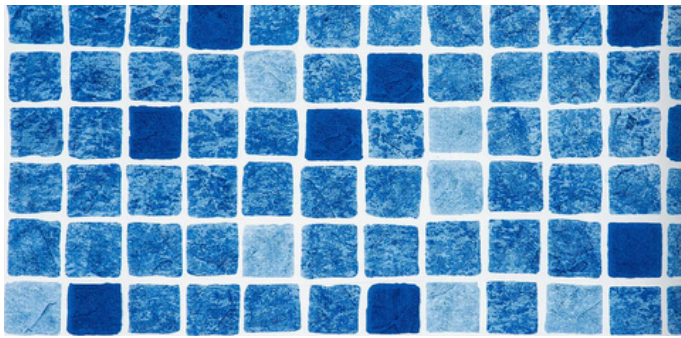

# COLOURS

WHITE

ADRIATIC  
BLUE

LIGHT BLUE

SAND

GREEN

GREY

3D TEXTURED

BLACK  
SLATE

GRANITE  
GREY

GRANITE  
SAND

GRANITE  
BLUE

# TILE BANDS

BYZANCE

MOSAIC TILE

PERSIA BLUE

PERSIA BLACK

PERSIA SAND

PERSIA GREY

Please Note:  
Not all liner patterns and colours are accurately  
displayed in this leaflet.  
Please ask to see a sample of any colours and  
patterns you may be interested in.