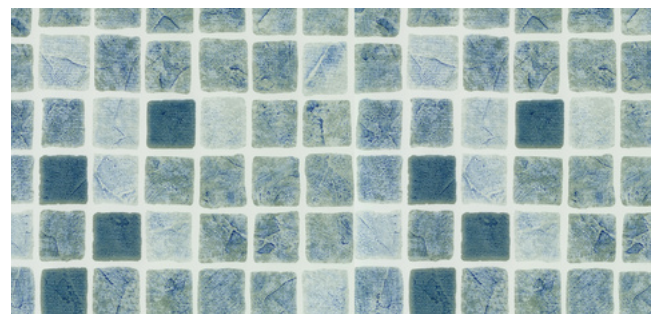

# COLOURS

WHITE

ADRIATIC  
BLUE

LIGHT BLUE

SAND

GREEN

GREY

3D TEXTURED

BLACK  
SLATE

GRANITE  
GREY

GRANITE  
SAND

GRANITE  
BLUE

# TILE BANDS

BYZANCE

MOSAIC TILE

PERSIA BLUE

PERSIA BLACK

PERSIA SAND

PERSIA GREY

Please Note:  
Not all liner patterns and colours are accurately  
displayed in this leaflet.  
Please ask to see a sample of any colours and  
patterns you may be interested in.