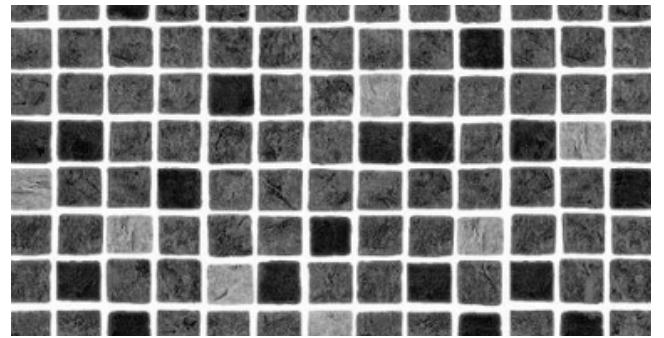

# COLOURS

WHITE

ADRIATIC  
BLUE

LIGHT BLUE

SAND

GREEN

GREY

3D TEXTURED

BLACK  
SLATE

GRANITE  
GREY

GRANITE  
SAND

GRANITE  
BLUE

# TILE BANDS

BYZANCE

MOSAIC TILE

PERSIA BLUE

PERSIA BLACK

PERSIA SAND

PERSIA GREY

Please Note:  
Not all liner patterns and colours are accurately  
displayed in this leaflet.  
Please ask to see a sample of any colours and  
patterns you may be interested in.