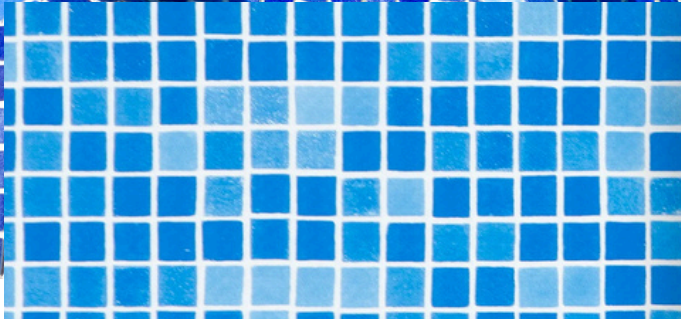

# COLOURS

WHITE

ADRIATIC  
BLUE

LIGHT BLUE

SAND

GREEN

GREY

3D TEXTURED

BLACK  
SLATE

GRANITE  
GREY

GRANITE  
SAND

GRANITE  
BLUE

# TILE BANDS

BYZANCE

MOSAIC TILE

PERSIA BLUE

PERSIA BLACK

PERSIA SAND

PERSIA GREY

Please Note:  
Not all liner patterns and colours are accurately  
displayed in this leaflet.  
Please ask to see a sample of any colours and  
patterns you may be interested in.