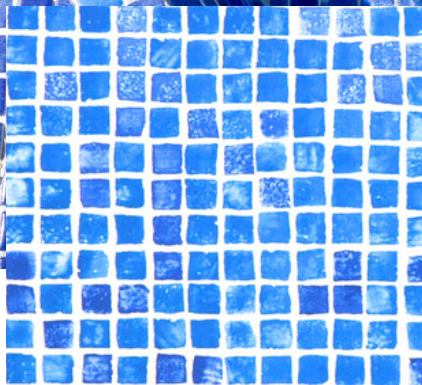

# PATTERNS

CLASSIC MARBLE

PERSIA GREY

PERSIA SAND

FINE LAPIS

PERSIA GREY- BLACK

PERSIA BLUE

MOSAIC TILE

# PATTERNS

SAN REMO

ELBA

BYZANCE

GEMSTONE LIGHT  
BLUE

AMALFI

DIFFUSION

# COLOURS

WHITE

ADRIATIC  
BLUE

LIGHT BLUE

SAND

GREEN

GREY

3D TEXTURED

BLACK  
SLATE

GRANITE  
GREY

GRANITE  
SAND

GRANITE  
BLUE