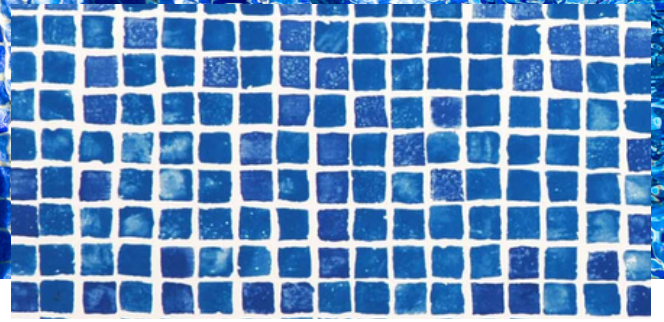

# COLOURS

WHITE

ADRIATIC  
BLUE

LIGHT BLUE

SAND

GREEN

GREY

3D TEXTURED

BLACK  
SLATE

GRANITE  
GREY

GRANITE  
SAND

GRANITE  
BLUE

# TILE BANDS

BYZANCE

MOSAIC TILE

PERSIA BLUE

PERSIA BLACK

PERSIA SAND

PERSIA GREY

Please Note:  
Not all liner patterns and colours are accurately  
displayed in this leaflet.  
Please ask to see a sample of any colours and  
patterns you may be interested in.