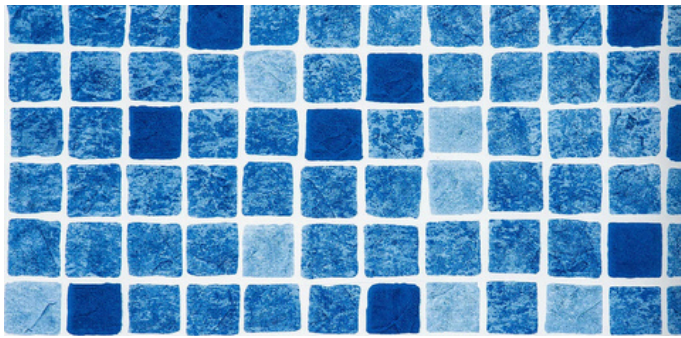

GEMSTONE LIGHT
BLUE

AMALFI

DIFFUSION

COLOURS

WHITE

ADRIATIC
BLUE

LIGHT BLUE

SAND

GREEN

GREY

TILE BANDS

BYZANCE

MOSAIC TILE

PERSIA BLUE

PERSIA BLACK

PERSIA SAND

PERSIA GREY

Please Note:
Not all liner patterns and colours are accurately
displayed in this leaflet.
Please ask to see a sample of any colours and
patterns you may be interested in.

Contact

12 Honeyborough Business Park
Neyland • Pembrokeshire • SA73 1SE
01646 600300
info@pegasuspas.co.uk
www.pegasuspools.co.uk