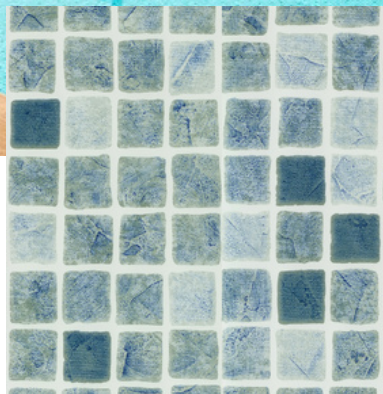

Swimming Pool Liner

PLASTICA 2025 CHOICES

PATTERNS

CLASSIC MARBLE

PERSIA GREY

PERSIA SAND

FINE LAPIS

PERSIA GREY- BLACK

PERSIA BLUE

MOSAIC TILE

TERRAZZO

PORTOFINO

PATTERNS

SAN REMO

ELBA

BYZANCE

GEMSTONE LIGHT
BLUE

AMALFI

DIFFUSION

COLOURS

WHITE

ADRIATIC
BLUE

LIGHT BLUE

SAND

GREEN

GREY

TILE BANDS

BYZANCE

MOSAIC TILE

PERSIA BLUE

PERSIA BLACK

PERSIA SAND