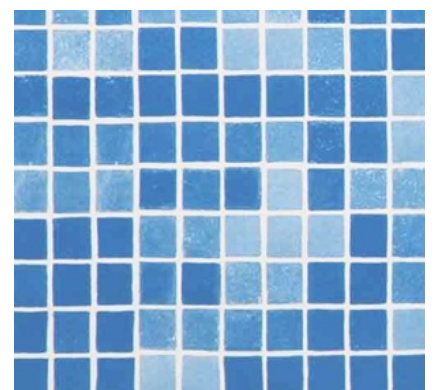

Swimming Pool Liner

PLASTICA 2025 CHOICES

PATTERNS

CLASSIC MARBLE

PERSIA GREY

PERSIA SAND

FINE LAPIS

PERSIA GREY- BLACK

PERSIA BLUE

MOSAIC TILE

TERRAZZO

PORTOFINO

PATTERNS

SAN REMO

ELBA

BYZANCE

GEMSTONE LIGHT
BLUE

AMALFI

DIFFUSION

COLOURS

WHITE

ADRIATIC
BLUE

LIGHT BLUE

SAND

GREEN

GREY

TILE BANDS

BYZANCE

MOSAIC TILE

PERSIA BLUE

PERSIA BLACK

PERSIA SAND