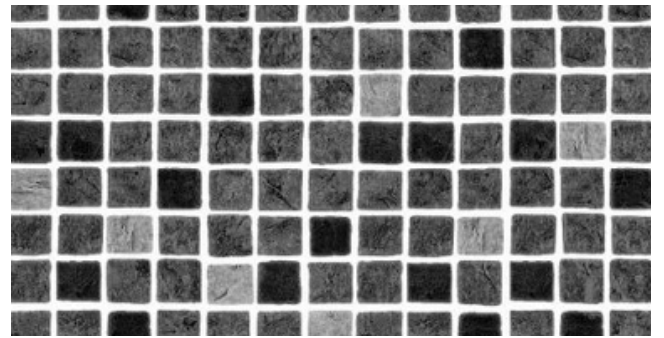

GEMSTONE LIGHT
BLUE

AMALFI

DIFFUSION

COLOURS

WHITE

ADRIATIC
BLUE

LIGHT BLUE

SAND

GREEN

GREY

TILE BANDS

BYZANCE

MOSAIC TILE

PERSIA BLUE

PERSIA BLACK

PERSIA SAND

PERSIA GREY

Please Note:
Not all liner patterns and colours are accurately
displayed in this leaflet.
Please ask to see a sample of any colours and
patterns you may be interested in.

Contact

12 Honeyborough Business Park
Neyland • Pembrokeshire • SA73 1SE
01646 600300
info@pegasuspas.co.uk
www.pegasuspools.co.uk