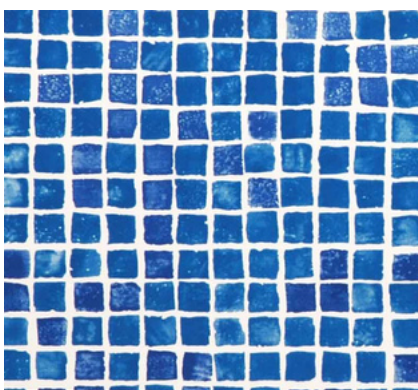

Swimming Pool Liner

PLASTICA 2025 CHOICES

PATTERNS

CLASSIC MARBLE

PERSIA GREY

PERSIA SAND

FINE LAPIS

PERSIA GREY- BLACK

PERSIA BLUE

MOSAIC TILE

TERRAZZO

PORTOFINO

PATTERNS

SAN REMO

ELBA

BYZANCE

GEMSTONE LIGHT
BLUE

AMALFI

DIFFUSION

COLOURS

WHITE

ADRIATIC
BLUE

LIGHT BLUE

SAND

GREEN

GREY

TILE BANDS

BYZANCE

MOSAIC TILE

PERSIA BLUE

PERSIA BLACK

PERSIA SAND