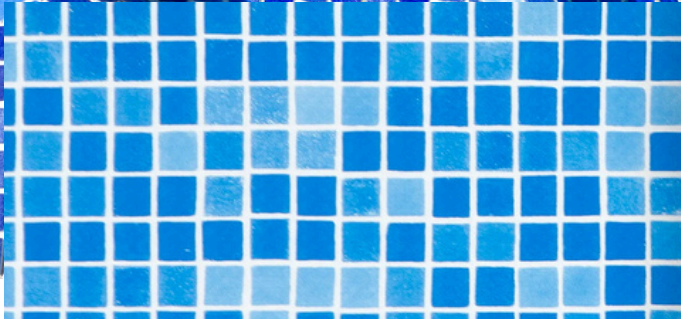

Swimming Pool Liner

PLASTICA 2025 CHOICES

PATTERNS

CLASSIC MARBLE

PERSIA GREY

PERSIA SAND

FINE LAPIS

PERSIA GREY- BLACK

PERSIA BLUE

MOSAIC TILE

TERRAZZO

PORTOFINO

PATTERNS

SAN REMO

ELBA

BYZANCE

GEMSTONE LIGHT
BLUE

AMALFI

DIFFUSION

COLOURS

WHITE

ADRIATIC
BLUE

LIGHT BLUE

SAND

GREEN

GREY

TILE BANDS

BYZANCE

MOSAIC TILE

PERSIA BLUE

PERSIA BLACK

PERSIA SAND