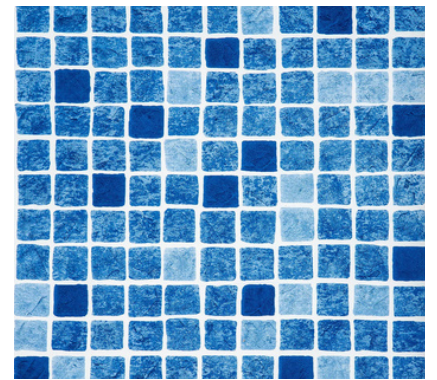

Swimming Pool Liner

PLASTICA 2025 CHOICES

PATTERNS

CLASSIC MARBLE

PERSIA GREY

PERSIA SAND

FINE LAPIS

PERSIA GREY- BLACK

PERSIA BLUE

MOSAIC TILE

TERRAZZO

PORTOFINO

PATTERNS

SAN REMO

ELBA

BYZANCE

GEMSTONE LIGHT
BLUE

AMALFI

DIFFUSION

COLOURS

WHITE

ADRIATIC
BLUE

LIGHT BLUE

SAND

GREEN

GREY

TILE BANDS

BYZANCE

MOSAIC TILE

PERSIA BLUE

PERSIA BLACK

PERSIA SAND