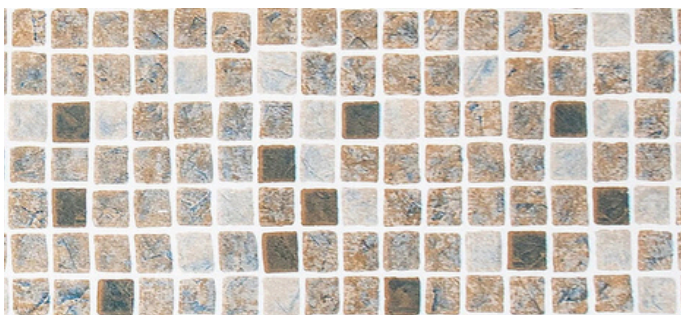

GEMSTONE LIGHT
BLUE

AMALFI

DIFFUSION

COLOURS

WHITE

ADRIATIC
BLUE

LIGHT BLUE

SAND

GREEN

GREY

TILE BANDS

BYZANCE

MOSAIC TILE

PERSIA BLUE

PERSIA BLACK

PERSIA SAND

PERSIA GREY

Please Note:
Not all liner patterns and colours are accurately
displayed in this leaflet.
Please ask to see a sample of any colours and
patterns you may be interested in.

Contact

12 Honeyborough Business Park
Neyland • Pembrokeshire • SA73 1SE
01646 600300
info@pegasuspas.co.uk
www.pegasuspools.co.uk