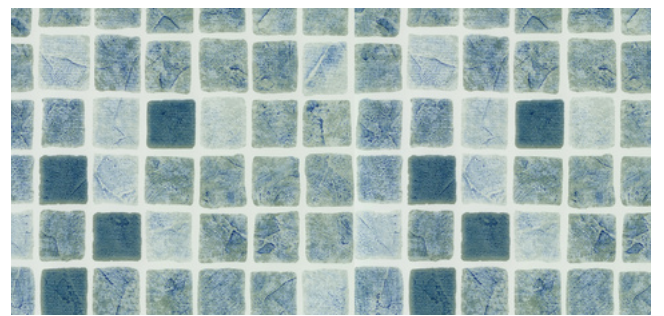

GEMSTONE LIGHT
BLUE

AMALFI

DIFFUSION

COLOURS

WHITE

ADRIATIC
BLUE

LIGHT BLUE

SAND

GREEN

GREY

TILE BANDS

BYZANCE

MOSAIC TILE

PERSIA BLUE

PERSIA BLACK

PERSIA SAND

PERSIA GREY

Please Note:
Not all liner patterns and colours are accurately
displayed in this leaflet.
Please ask to see a sample of any colours and
patterns you may be interested in.

Contact

12 Honeyborough Business Park
Neyland • Pembrokeshire • SA73 1SE
01646 600300
info@pegasuspas.co.uk
www.pegasuspools.co.uk