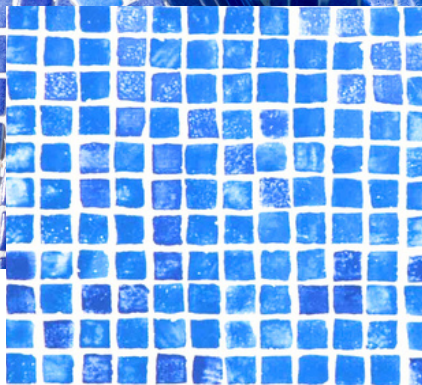

Swimming Pool Liner

PLASTICA 2025 CHOICES

PATTERNS

CLASSIC MARBLE

PERSIA GREY

PERSIA SAND

FINE LAPIS

PERSIA GREY- BLACK

PERSIA BLUE

MOSAIC TILE

TERRAZZO

PORTOFINO

PATTERNS

SAN REMO

ELBA

BYZANCE

GEMSTONE LIGHT
BLUE

AMALFI

DIFFUSION

COLOURS

WHITE

ADRIATIC
BLUE

LIGHT BLUE

SAND

GREEN

GREY

TILE BANDS

BYZANCE

MOSAIC TILE

PERSIA BLUE

PERSIA BLACK

PERSIA SAND