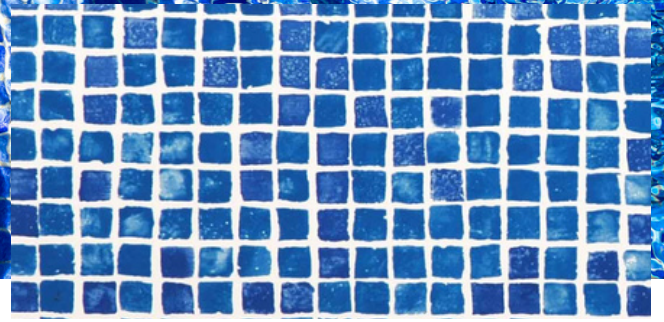

GEMSTONE LIGHT
BLUE

AMALFI

DIFFUSION

COLOURS

WHITE

ADRIATIC
BLUE

LIGHT BLUE

SAND

GREEN

GREY

TILE BANDS

BYZANCE

MOSAIC TILE

PERSIA BLUE

PERSIA BLACK

PERSIA SAND