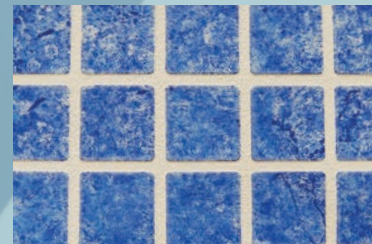

Ceramic Blue*

EXTREME® is a registered trademark of Plastica Limited

* Special Order

Domestic Pools • Holiday Parks • Health Clubs • Schools