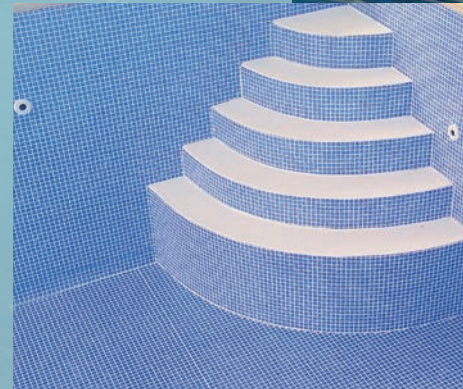

## POOL LINING SYSTEM

White\*

Dark Grey\*

Aqua\*

Persia Sand

Marble

Mosaic

**Hotels • Deck Level Pools • Hydrotherapy Pools**

# EXTREME CERAMIC LOOK LINER

Installed by  
**OUR OWN IN-HOUSE  
TRAINED FITTERS**

The Ceramic range of reinforced pool linings has the look and appearance of traditional Ceramic tiles. In order to achieve the stunning effect the material is thicker than the traditional range of Extreme® materials. The Ceramic range patterns have been created to give a 3D effect to look like tiles but with all the advantages of a traditional reinforced liner.

- Guaranteed watertight
- Quick and easy installation compared to glass mosaic tiling
- No fallen tiles or crumbling grout
- Minimum maintenance
- 2mm thick
- Ideal for new pools and for renovations!
- Looks like traditional tiles
- Guaranteed for 10 years
- Slip Resistance Class C