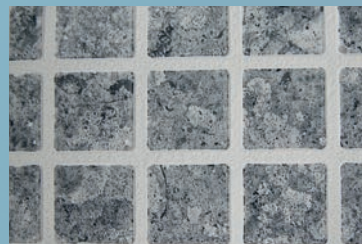

Ceramic Black*