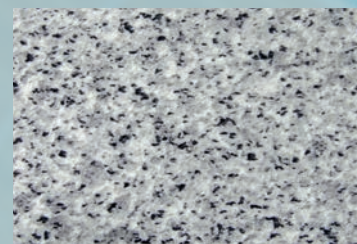

3D Granite*

EXTREME® is a registered trademark of Plastica Limited

* Special Order

Hotels • Deck Level Pools • Hydrotherapy Pools