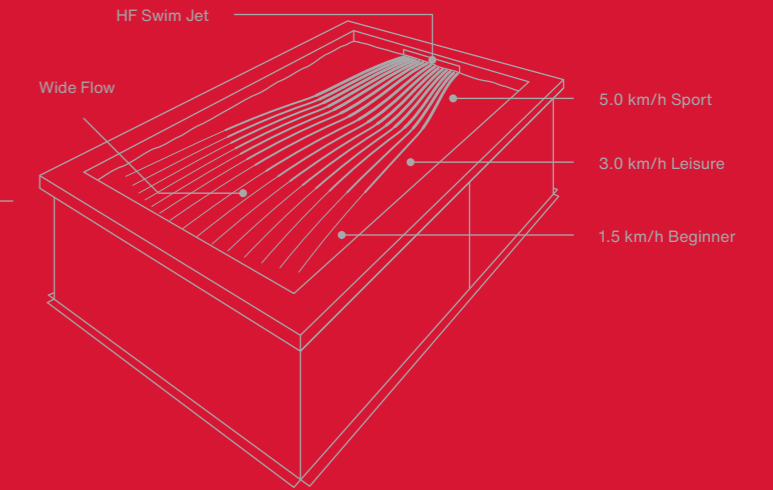

UK Ironman
triathlete training
in a HF Sport
pool fitted with
a HF Swimjet

The HF Swim Jet

The HF Swim Jet is a discrete, powerful stream jet which promotes a natural swimming experience.

By utilising a stream jet, rather than the jet systems found in swim spas, the water flow mimics a river current which assists in all levels of swimming and stroke technique. It has can be set at variable speeds.

Due to its advanced technical design, the HF Swim Jet runs on a simple 25amp electrical supply, whilst still producing the power to the motor. This opens up the opportunity to install a HF Sport pool in any domestic location.

This energy efficient design will keep your running costs low and delivers an impressive maximum swim pace.