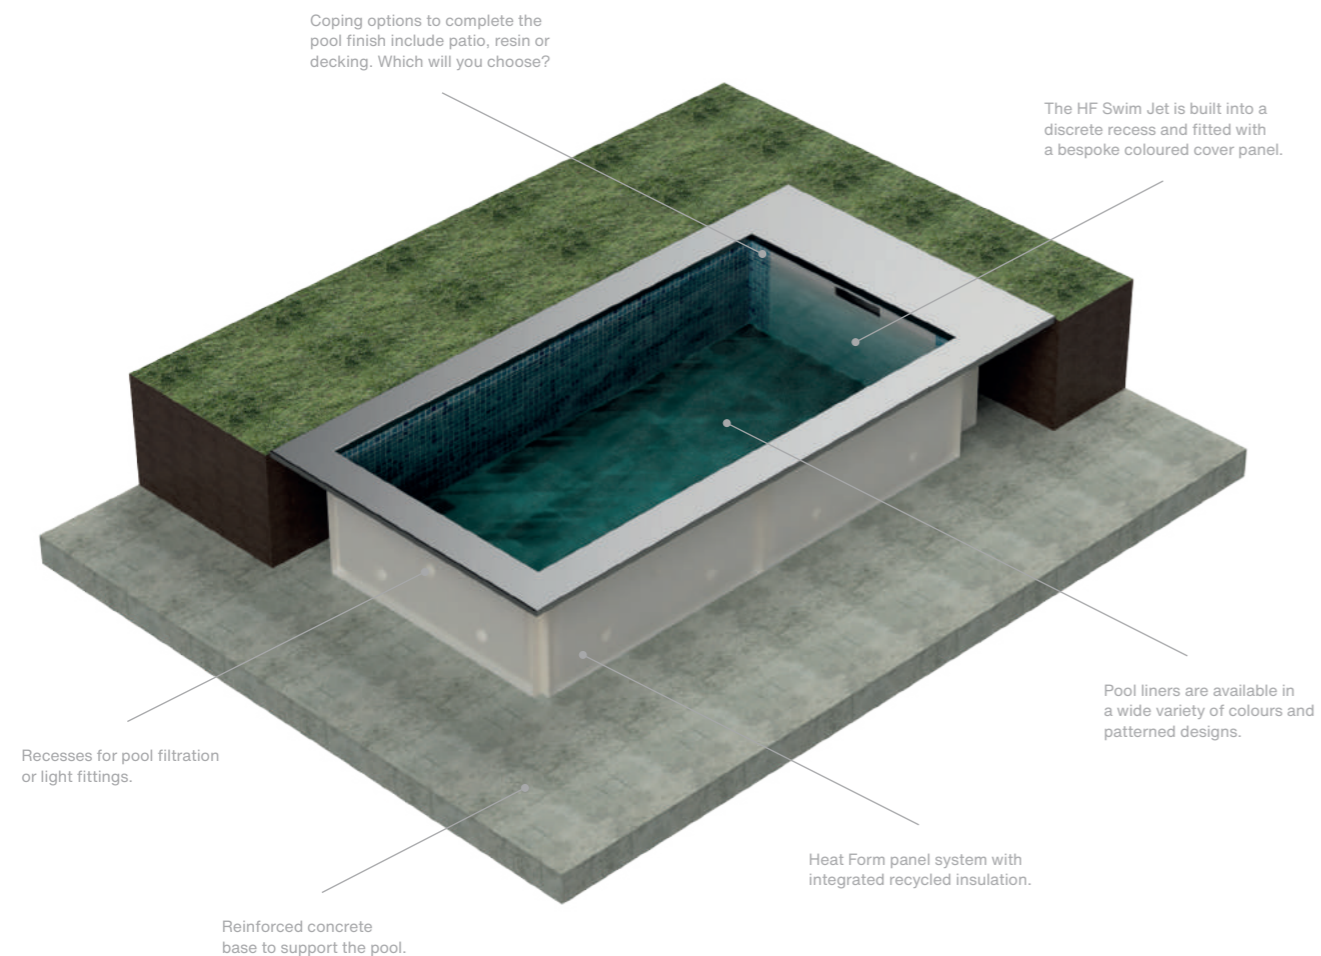

HF Sport Exercise Pools

HF Sport Exercise Pools, with our very own integrated HF Velocity Swim Jet, are designed to optimise all levels of workout and physical therapy from intense triathlon training through to gentle rehabilitation to help ease aches and pains.

Swimming against a smooth counter-current, you effectively swim on the spot and never reach the end of the pool. They are a perfect choice for people who perhaps do not have the space or budget for a full size pool but want to invest in all the physical and mental benefits that swimming has to offer.

The HF Sport is available in two standard sizes – 5m x 2.5m and 6m x 3m, with depth options

of 1.5m wall (1.35m water) or 1.2m wall (1.05m water) and can be installed in-ground or above-ground. Above-ground pools have an adjustable steel support system which allows the panels to be fixed to a concrete floor, providing a fully self-supported pool which can be situated either indoors or outdoors.

Talk to your pool professional about how a HF Sport could look in your own home.