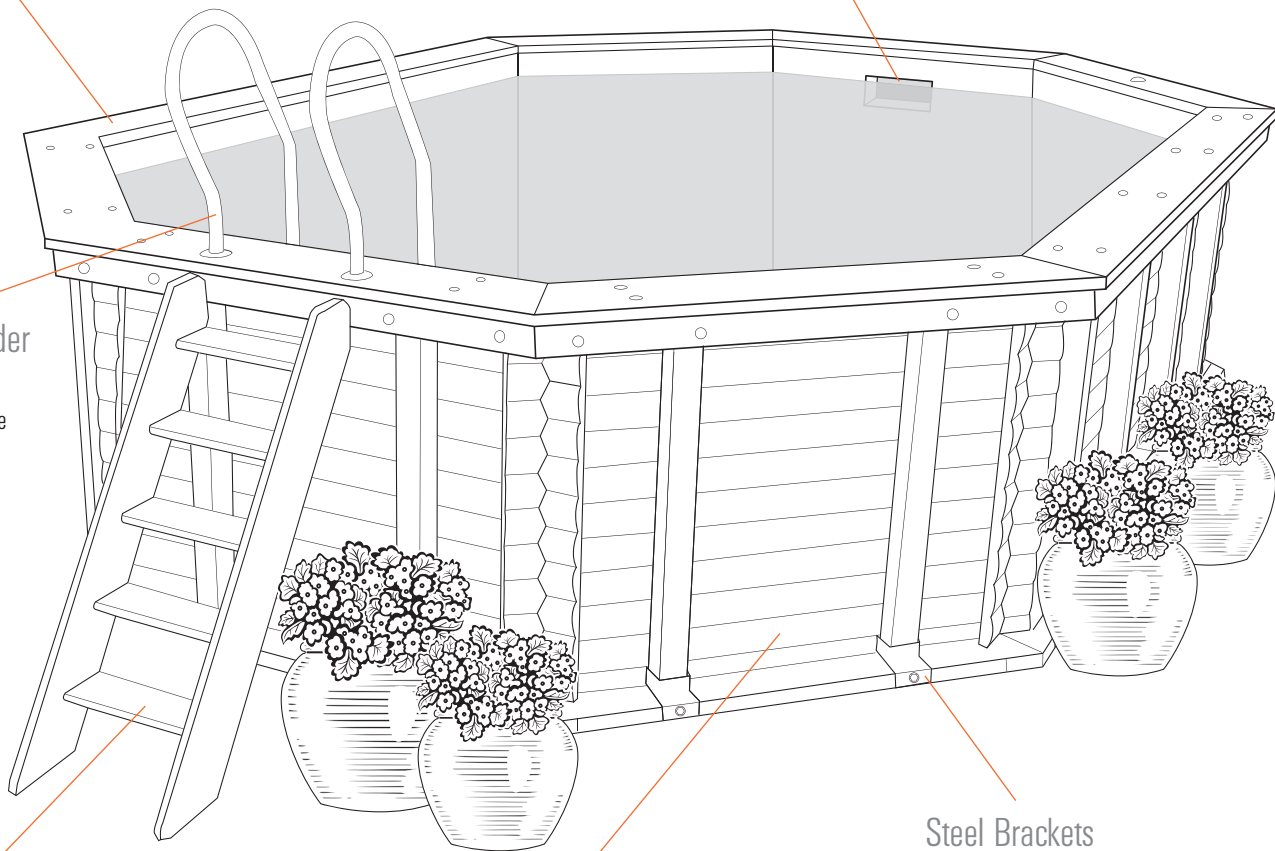

Wooden Pool Features

Wooden surround

An attractive single plank Iroko hardwood deck (300mm wide, 50mm thick) shows quality and adds strength to the top lip of the pool.

Flow & Return Fittings

Our pool boasts a full size Certikin skimmer with inlets and suction fittings to match.

Entry Ladder

Manufactured from 316 grade stainless steel, with a double top tread.

Exit Ladder

Beautifully crafted to match the rest of the pool, with hardwood treads and soft wood sides.

Log-lap Assembly

The Scandinavian redwood walls are professionally notched in-house on our state-of-the-art machinery, to guarantee ease of build and maximise the strength of the construction.

Steel Brackets

The steel plates and foot shoes used in the construction of the Certikin wooden pool have been designed to remove the need for extra external bracing found on other timber pools. All this adds up to give one of the strongest free-standing pools on the market.